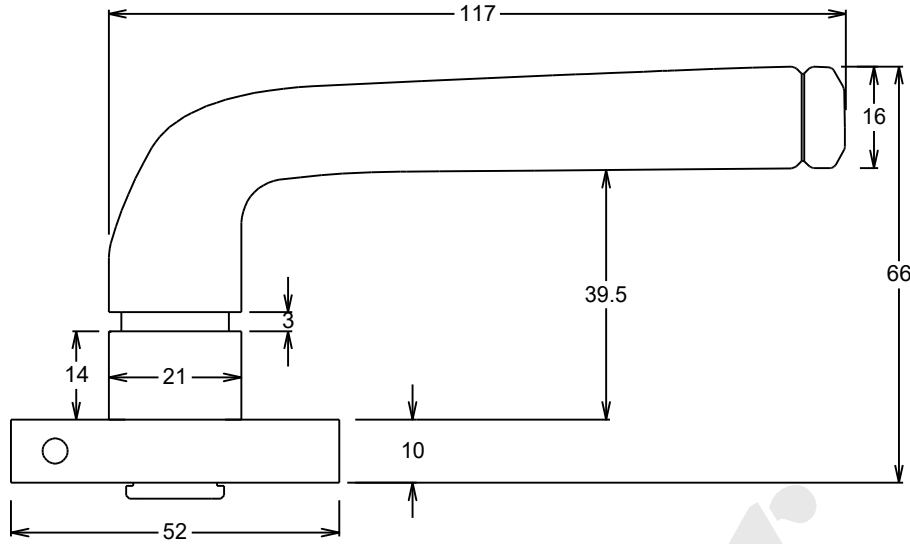

14 - 16 STEPNEY STREET STEPNEY SA 5069

Door Lever Anncy Square Rose Pair L132xP66 BP52x52mm

Date 8/12/2021 Revision B

Tolerance +/-1mm