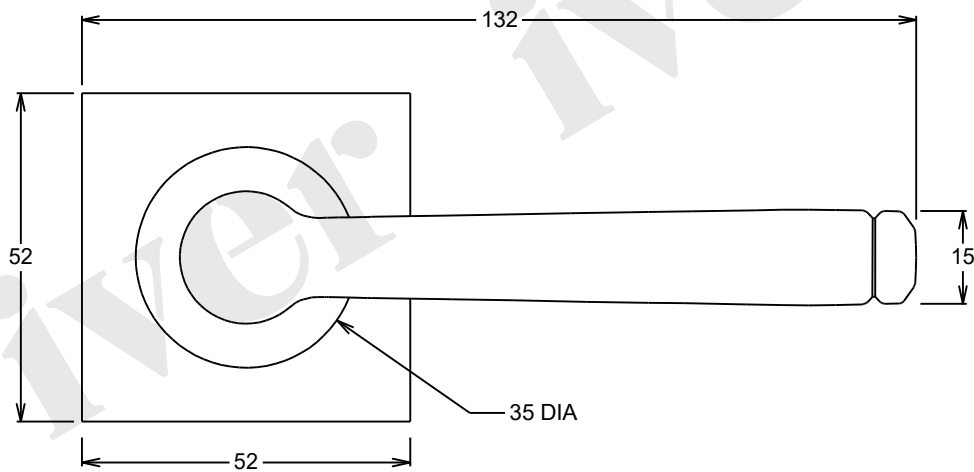

14 - 16 STEPNEY STREET STEPNEY SA 5069

Door Lever Anncy Square Rose Pair L132xP66 BP52x52mm

Date 8/12/2021 Revision B

Tolerance +/-1mm