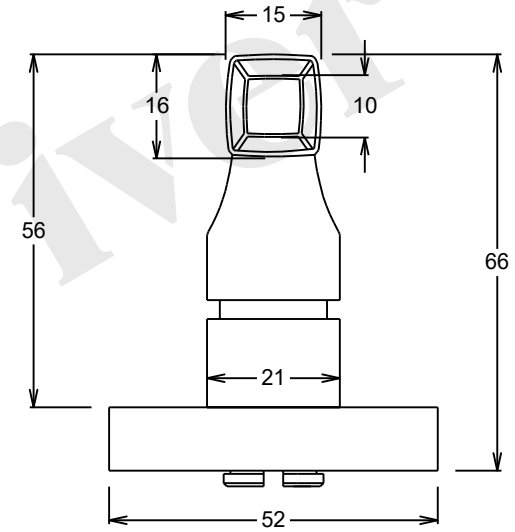

14 - 16 STEPNEY STREET STEPNEY SA 5069

Door Lever Anncy Square Rose Pair L132xP66 BP52x52mm

Date 8/12/2021 Revision B

Tolerance +/-1mm